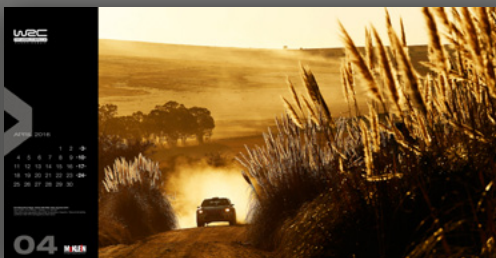

McKlein Rally Calendar 2016 – The Wider View

Thick dust on the Rally Portugal, splashing mud on the Wales Rally GB and snow and ice on the Monte Carlo Rally. There is no other motor sports discipline that is as varied and spectacular as the World Rally Championship where World Rally Cars are driven right on the edge. And there is nobody out there who captures the sport as well as McKlein. For their breath-taking XXL wall calendar “McKlein Rally 2016 – The Wider View”, the McKlein photographers have picked their very best pictures to show the beauty of today’s WRC. As the official calendar of the FIA World Rally Championship, it offers a choice between two pictures each month in a 95 cm panoramic format. The only chance to see Sébastien Ogier, Kris Meeke, Thierry Neuville, Elfyn Evans, Robert Kubica and Co. in action in a larger format would be to live on one of the WRC stages. Twenty-five amazing images show just what a Citroën DS3 WRC, Ford Fiesta WRC, Hyundai i20 WRC and VW Polo WRC are capable of on tarmac, gravel, ice and snow.