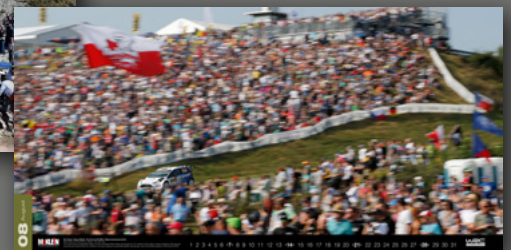

McKlein Rally Calendar 2016 – The Wider View

Thick dust on the Rally Portugal, splashing mud on the Wales Rally GB and snow and ice on the Monte Carlo Rally. There is no other motor sports discipline that is as varied and spectacular as the World Rally Championship where World Rally Cars are driven right on the edge. And there is nobody out there who captures the sport as well as McKlein. For their breath-taking XXL wall calendar “McKlein Rally 2016 – The Wider View”, the McKlein photographers have picked their very best pictures to show the beauty of today’s WRC. As the official calendar of the FIA World Rally Championship, it offers a choice between two pictures each month in a 95 cm panoramic format. The only chance to see Sébastien Ogier, Kris Meeke, Thierry Neuville, Elfyn Evans, Robert Kubica and Co. in action in a larger format would be to live on one of the WRC stages. Twenty-five amazing images show just what a Citroën DS3 WRC, Ford Fiesta WRC, Hyundai i20 WRC and VW Polo WRC are capable of on tarmac, gravel, ice and snow.

Technical Details:

Publisher: McKlein
 Photos: McKlein
 Size: 95 x 48 cm
 Pages: 25
 Pictures: 25 (a choice between two images every month)
 Extra features: spiral binding, shrink-wrapped and dispatched in a cardboard box
 ISBN: 978-3-927458-77-2
 Price: 39.90 euros